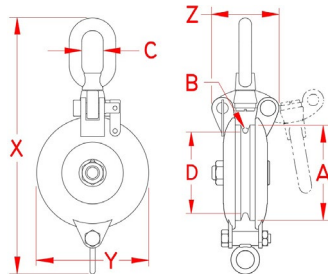

SNATCH BLOCK (WIRE)

316 STAINLESS STEEL

Import

Precision
Cast

ITEM	A	B (wire size)	C	D	X (height)	Y (length)	Z (width)	WLL (lb)	WT (lb)	SHEAVE	PACKAGING TYPE	EACH (qty)	INNER (qty)	CARTON (qty)	UPC
S0428-0075-W	3.25"	3/16"	0.78"	2.75"	9.00"	3.62"	2.58"	2,000	2.84	S0413-0510	POLYBAG	1	1	1	791506045144
S0428-0100-W	4.25"	1/4"	0.95"	3.50"	11.00"	5.00"	2.98"	3,000	5.60	S0413-0713	POLYBAG	1	1	1	791506045168
S0428-0125-W	5.25"	5/16"	1.06"	4.28"	13.25"	5.75"	3.43"	4,000	8.14	S0413-0816	POLYBAG	1	1	1	791506045182
S0428-0150-W	6.25"	3/8"	1.15"	5.25"	15.00"	6.88"	4.17"	5,000	11.28	S0413-1020	POLYBAG	1	1	1	791506045205

NOTE:

ALL DIMENSIONS ARE NOMINAL (+/- 3%) AND ARE SUBJECT TO CHANGE WITHOUT NOTICE.